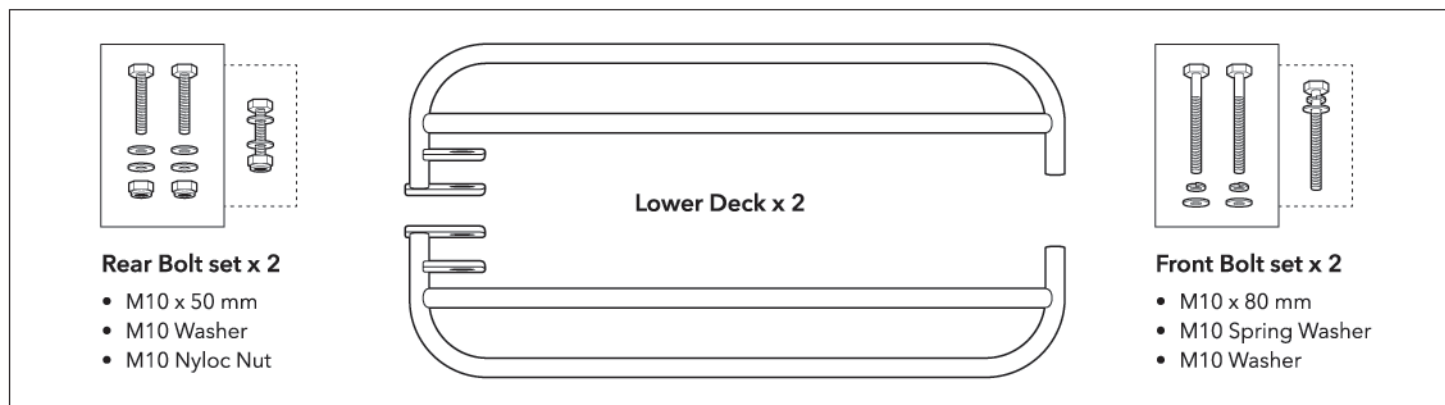

Sidekick™ Lower Deck

The Sidekick Lower Deck is a convenient footrest for a rear-seated passenger, extra storage space for cargo or additional support for loaded Cargo Hold™ Panniers on the Tern GSD.

Weight Limits

Do not exceed 25 kg (55 lbs) per side.

Carrying Passengers

⚠ Passenger should NEVER stand, mount or dismount by stepping on the Lower Deck.

⚠ It may be illegal to carry passengers on a bike in your area even if it has been designed or configured to do so. Check your local regulations before carrying passengers.

Seat Pad

We strongly suggest that the Lower Deck be used in conjunction with the Sidekick Seat Pad.

Handholds

Whenever the GSD is in motion, the passenger must hold on to something stationary such as frame, saddle or add-on handle.

Helmet

Passengers must wear an approved helmet.

Attire

Avoid wearing loose-fitting clothing such as skirts, pants, and shoelaces which can get caught in the spinning wheel. Take care that all straps are tied down.

Protection from Tire

The Lower Deck and Seat Pad must be used with a set of flat folding Tern Cargo Hold Panniers or pannier bags to act as a safeguard from the tire.

What's included