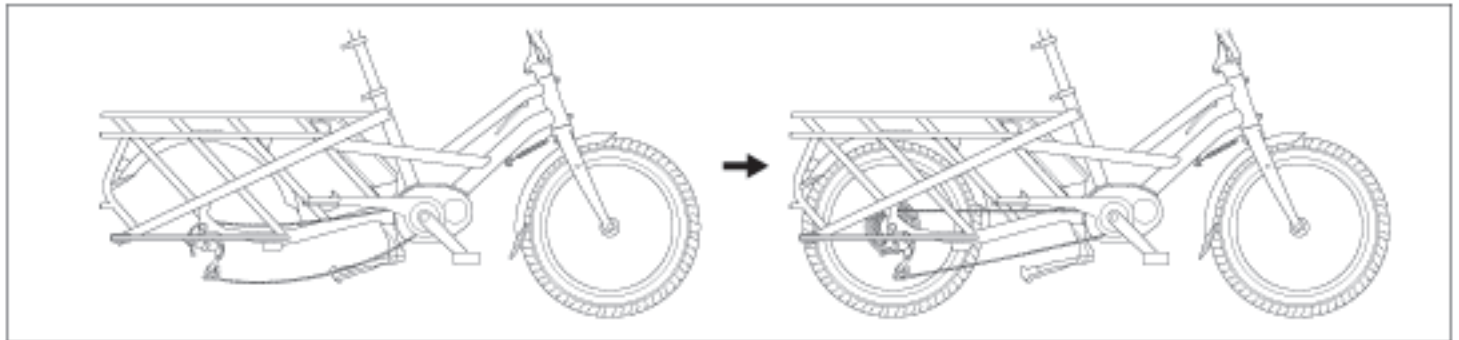

Reinstall the Rear Wheel

LIMITED PRODUCT WARRANTY INFORMATION:

This Product comes with an ONE (1) YEAR Limited Warranty from the date of retail purchase by the original end-user. If a material or workmanship defect arises and a valid claim is received within the Warranty Period, this Product will be replaced. Mobility Holdings cannot be held liable for damages to personal property due to misuse or improper care and maintenance. This Product Warranty does not, under any circumstance, cover the replacement or cost of any third party product used with or connected to the Product.

Tern, the Tern Werd (logotype), the Tern Berd (device), GSD, Sidekick Lower Deck, used alone or in combination are trade names, trade devices or registered trademarks of Mobility Holdings, Ltd.

© 2017 Mobility Holdings, Ltd.

Tern Bicycles

ternbicycles.com