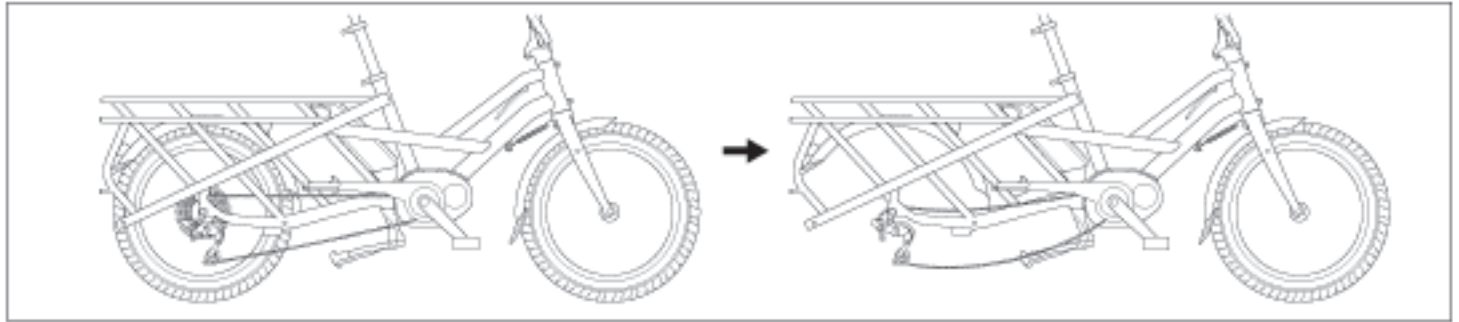

Installation

Tools required (not included)

- 17 mm Open-End Wrench x 2 - to install the Lower Deck
- 6 mm Allen Wrench - to remove the Rear Wheel

⚠ Add anti-seize lubricant to the tip of the bolts before securing the nuts. If anti-seize lubricant is not available, apply any standard lubricant to reduce friction and prevent thread galling.

Remove the Rear Wheel