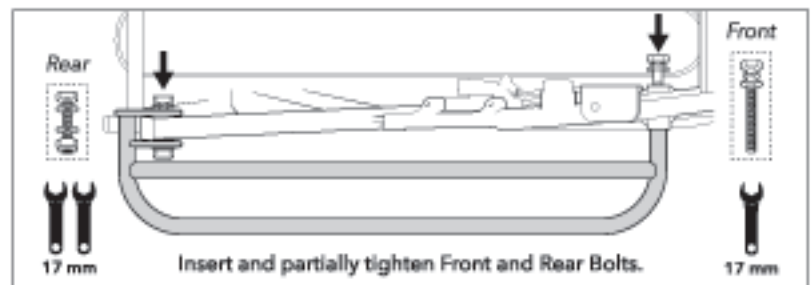

Install the Lower Deck