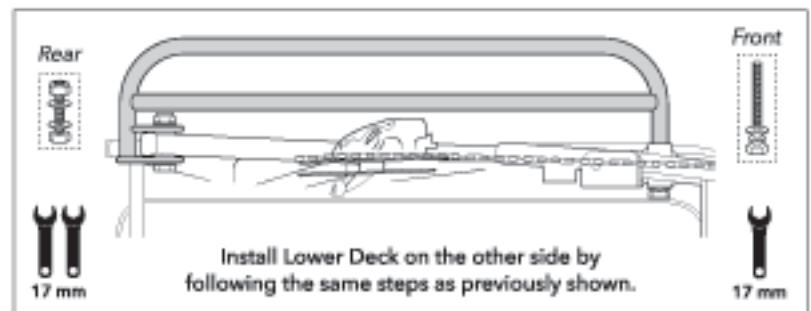

Install the Lower Deck