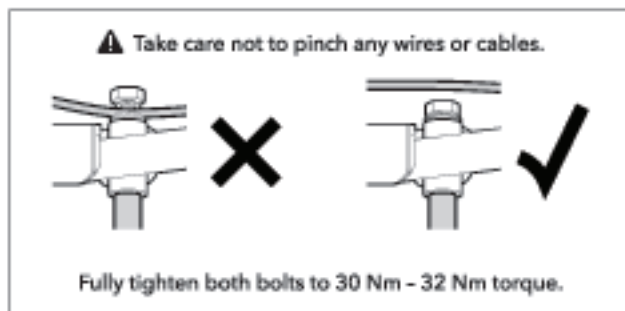

Install the Lower Deck