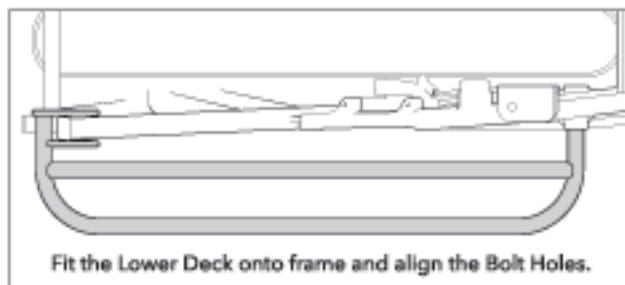

Install the Lower Deck