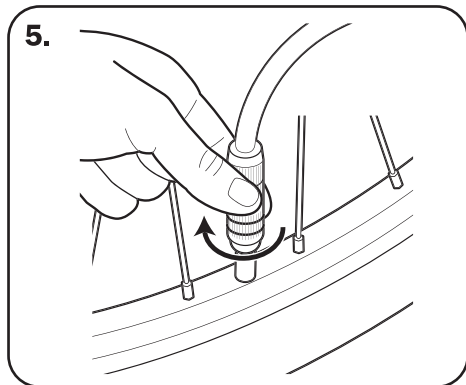

Recommended Max Pressure: 85 p.s.i.