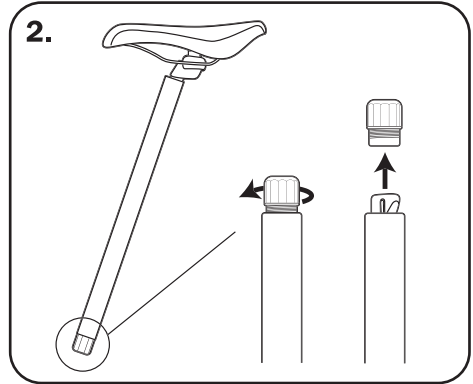

www.thinkbiologic.com

PostPump™ 2.0 Seatpost

Seatpost with integrated bicycle pump

For seat tubes with an internal diameter of 33.9 mm

Fits Presta and Schrader valves

Brushed Silver, 33.9 mm

Brushed Black, 33.9 mm

Made in Taiwan

*BioLogic, the BioLogic logo, BioLogic Man (device), and PostPump are tradenames, trade devices or registered trademarks of Mobility Holdings, Ltd.

© 2011-2013, Mobility Holdings, Ltd.

Recommended Max Pressure: 85 p.s.i.