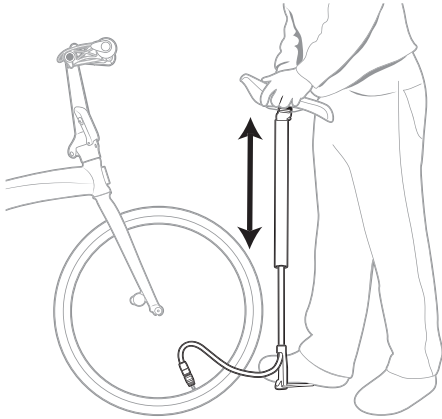

www.thinkbiologic.com

PostPump™ 2.0 Seatpost

Seatpost with integrated bicycle pump

For seat tubes with an internal diameter of 33.9 mm

Fits Presta and Schrader valves

Brushed Silver, 33.9 mm

Brushed Black, 33.9 mm

Made in Taiwan

*BioLogic, the BioLogic logo, BioLogic Man (device), and PostPump are tradenames, trade devices or registered trademarks of Mobility Holdings, Ltd.

© 2011-2013, Mobility Holdings, Ltd.

Recommended Max Pressure: 85 p.s.i.