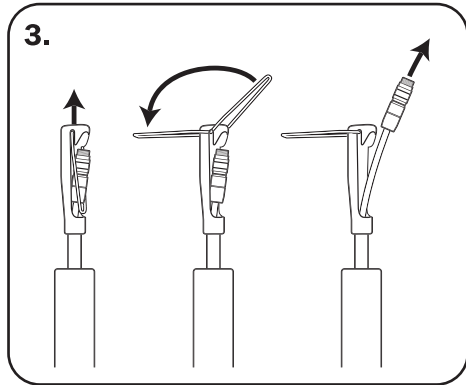

www.thinkbiologic.com

PostPump™ 2.0 Seatpost

Seatpost with integrated bicycle pump

For seat tubes with an internal diameter of 33.9 mm

Fits Presta and Schrader valves

Brushed Silver, 33.9 mm

Brushed Black, 33.9 mm

Made in Taiwan

*BioLogic, the BioLogic logo, BioLogic Man (device), and PostPump are tradenames, trade devices or registered trademarks of Mobility Holdings, Ltd.

© 2011-2013, Mobility Holdings, Ltd.

Recommended Max Pressure: 85 p.s.i.