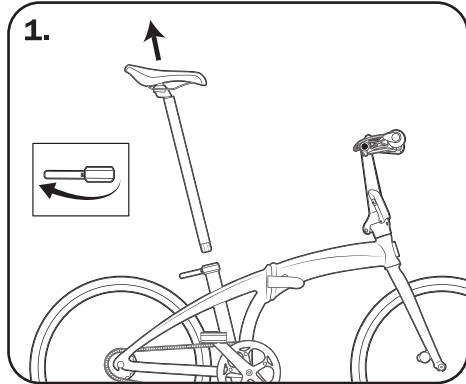

Recommended Max Pressure: 85 p.s.i.