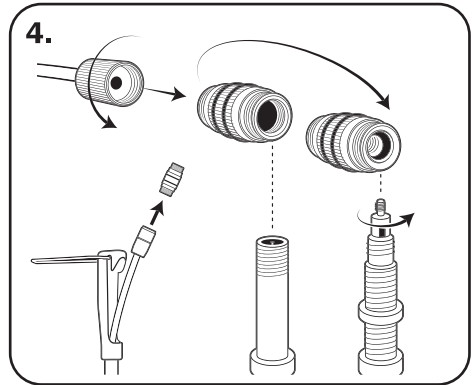

www.thinkbiologic.com

PostPump™ 2.0 Seatpost

Seatpost with integrated bicycle pump

For seat tubes with an internal diameter of 33.9 mm

Fits Presta and Schrader valves

Brushed Silver, 33.9 mm

Brushed Black, 33.9 mm

Made in Taiwan

*BioLogic, the BioLogic logo, BioLogic Man (device), and PostPump are tradenames, trade devices or registered trademarks of Mobility Holdings, Ltd.

© 2011-2013, Mobility Holdings, Ltd.

Recommended Max Pressure: 85 p.s.i.