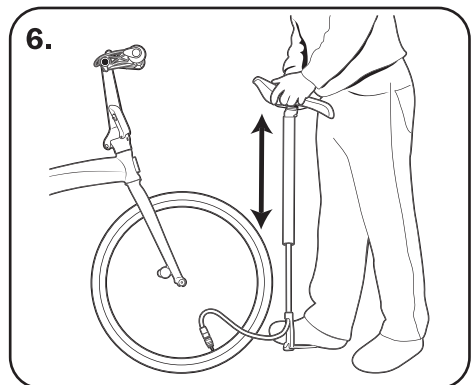

www.thinkbiologic.com

PostPump™ 2.0 Seatpost

Seatpost with integrated bicycle pump

For seat tubes with an internal diameter of 33.9 mm

Fits Presta and Schrader valves

Brushed Silver, 33.9 mm

Brushed Black, 33.9 mm

Made in Taiwan

*BioLogic, the BioLogic logo, BioLogic Man (device), and PostPump are tradenames, trade devices or registered trademarks of Mobility Holdings, Ltd.

© 2011-2013, Mobility Holdings, Ltd.

Recommended Max Pressure: 85 p.s.i.