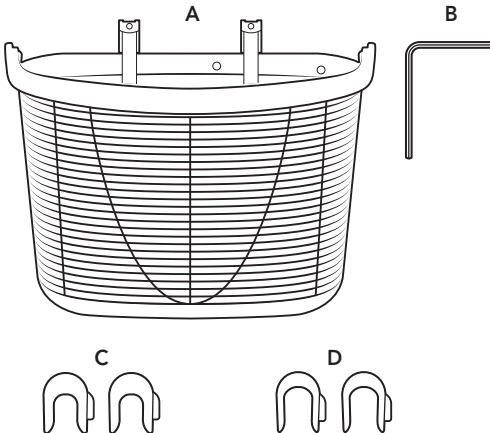

Included in the Package

- A. Kontti Basket
- B. 3 mm Allen Key
- C. 8 mm Hook Insert x 2
- D. 11 mm Hook Insert x 2

Adjust Rail Hook Spacing

WARNING!
Max load 9kg. Do not overload.

Install Hook Inserts

	12-16 mm	None
	9-11 mm	D 
	5-8 mm	C 