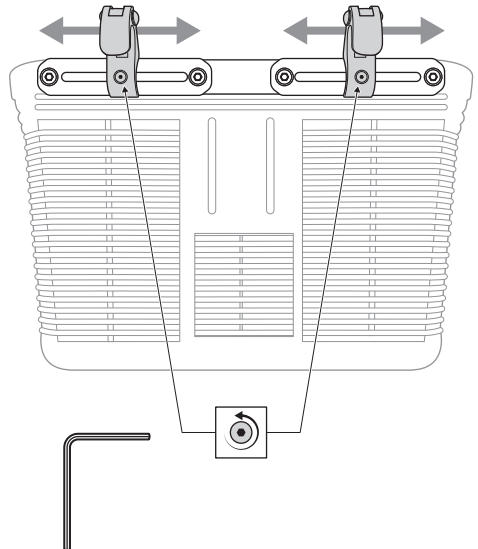

Included in the Package

- A. Kontti Basket
- B. 3 mm Allen Key
- C. 8 mm Hook Insert x 2
- D. 11 mm Hook Insert x 2

Adjust Rail Hook Spacing

WARNING!
Max load 9kg. Do not overload.

Install Hook Inserts

	12-16 mm	None
	9-11 mm	D 
	5-8 mm	C 