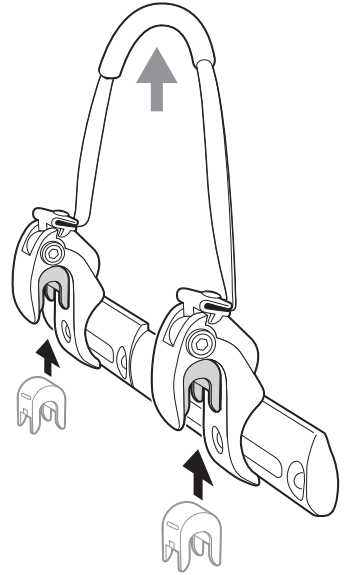

Included in the Package

- A. Kontti Basket
- B. 3 mm Allen Key
- C. 8 mm Hook Insert x 2
- D. 11 mm Hook Insert x 2

Adjust Rail Hook Spacing

WARNING!
Max load 9kg. Do not overload.

Install Hook Inserts

	12-16 mm	None
	9-11 mm	D 
	5-8 mm	C 

Mounting

Release