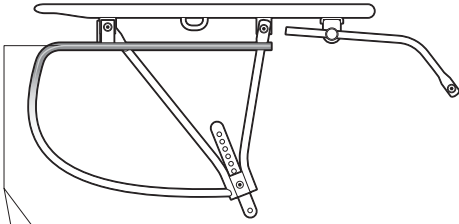

Included in the Package

- A. Kontti Basket
- B. 3 mm Allen Key
- C. 8 mm Hook Insert x 2
- D. 11 mm Hook Insert x 2

Adjust Rail Hook Spacing

WARNING!
Max load 9kg. Do not overload.

Install Hook Inserts

	12-16 mm	None
	9-11 mm	D 
	5-8 mm	C 