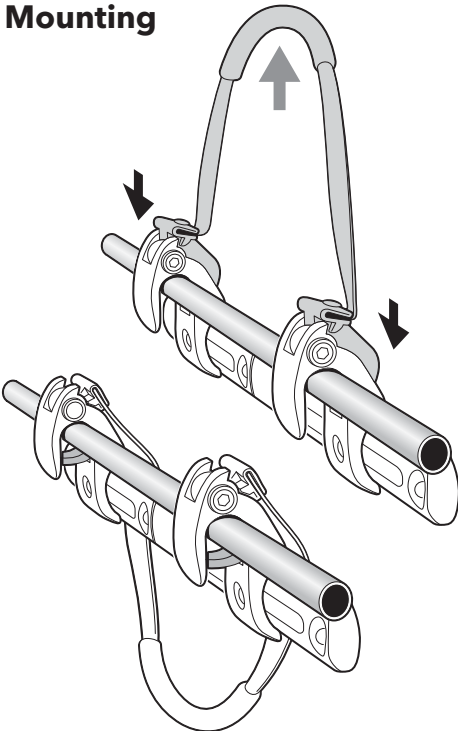

Included in the Package

- A. Kontti Basket
- B. 3 mm Allen Key
- C. 8 mm Hook Insert x 2
- D. 11 mm Hook Insert x 2

Adjust Rail Hook Spacing

WARNING!
Max load 9kg. Do not overload.

Install Hook Inserts

	12-16 mm	None
	9-11 mm	D 
	5-8 mm	C 

Mounting

Release