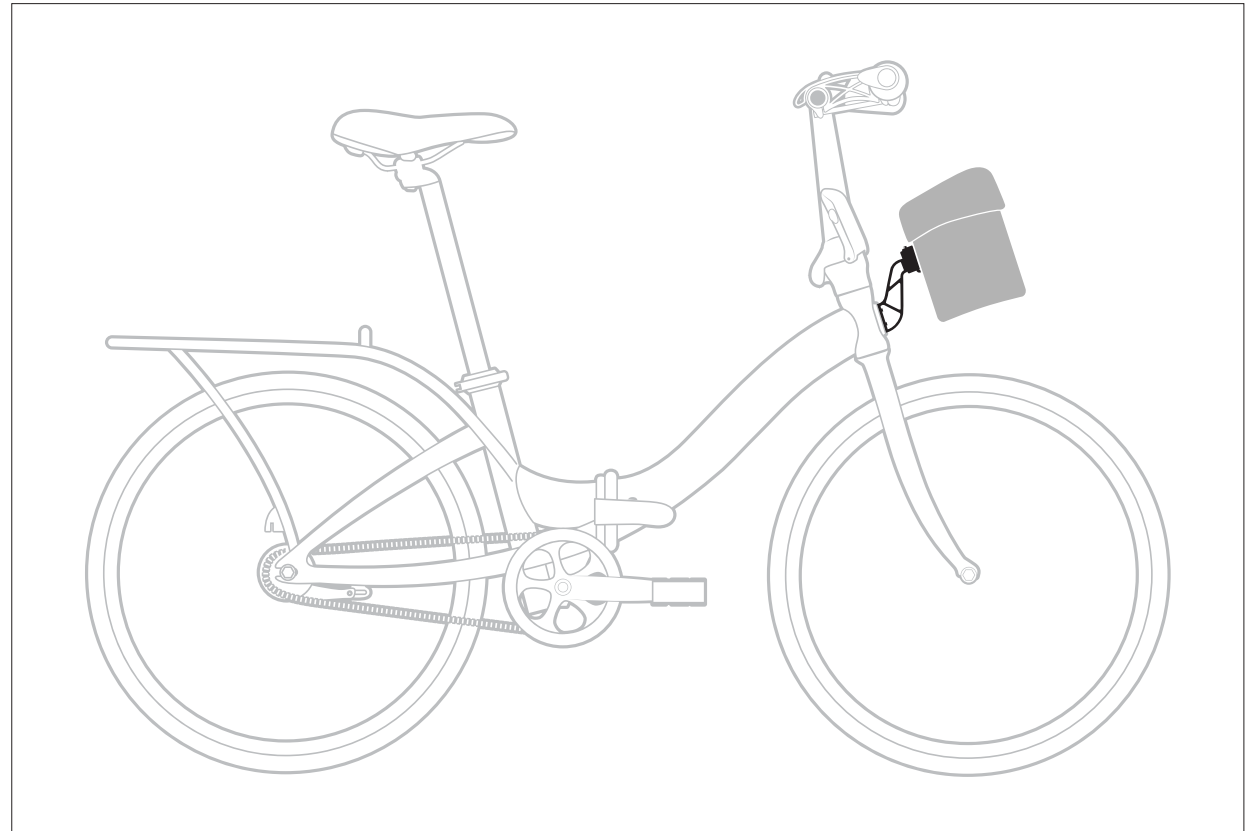

## Mounting Instructions

Tools: 5 mm 

 If you are unsure of how to install this product, please consult a qualified bicycle technician.