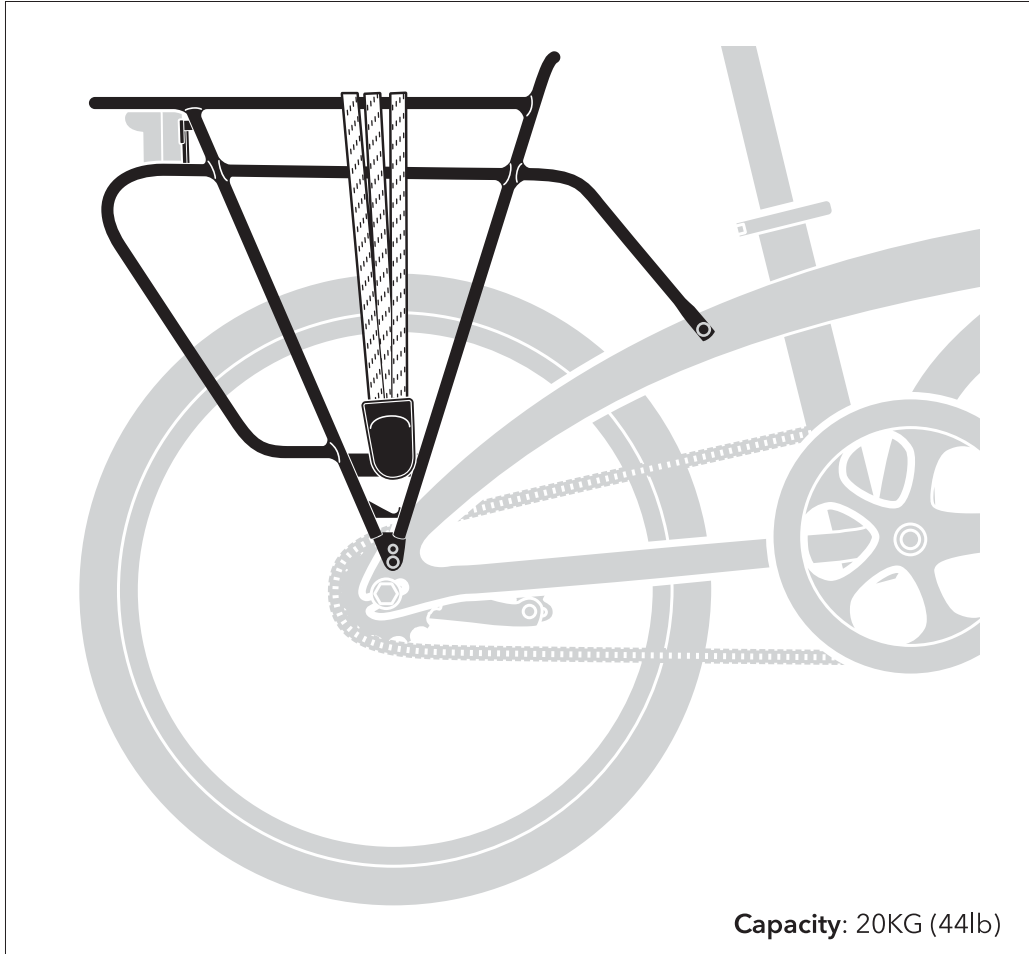

Mounting Instructions

Tools: 4 mm 

 If you are unsure of how to install this product, please consult a qualified bicycle technician.