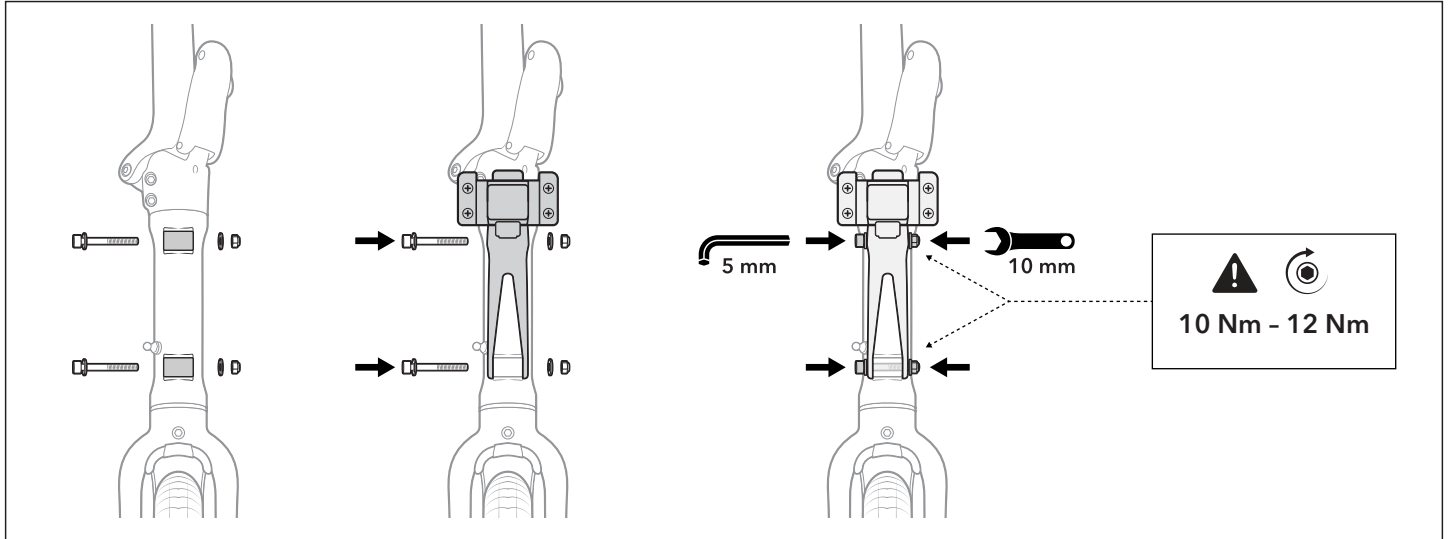

# Luggage Truss™ for Combo Mount™

## Installation

Tools required (not included)

**!** Maximum load: 7 kg (15.4 lb)

**!** To prevent interference with steering, use the enclosed strap to secure the cables to the handlepost.

LIMITED PRODUCT WARRANTY INFORMATION: This Product comes with an ONE (1) YEAR Limited Warranty from the date of retail purchase by the original end-user. If a material or workmanship defect arises and a valid claim is received within the Warranty Period, this Product will be replaced. Mobility Holdings cannot be held liable for damages to personal property due to misuse or improper care and maintenance. This Product Warranty does not, under any circumstance, cover the replacement or cost of any third party product used with or connected to the Product.