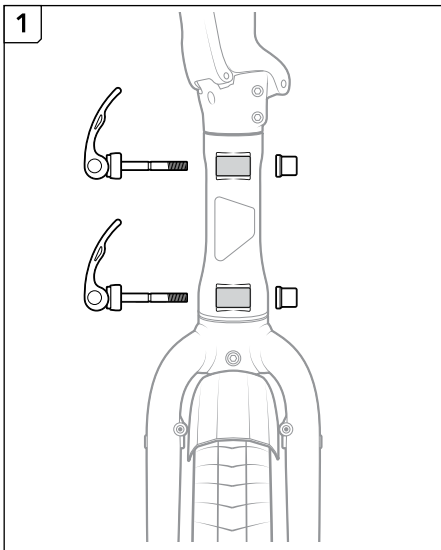

What's Included

1. QR lever, Skewer, and Nut set (2)

Installation

LIMITED PRODUCT WARRANTY INFORMATION: This Product comes with a ONE (1) YEAR Limited Warranty from the date of retail purchase by the original end-user. If a material or workmanship defect arises and a valid claim is received within the Warranty Period, this Product will be replaced. Mobility Holdings cannot be held liable for damages to personal property due to misuse or improper care and maintenance. This Product Warranty does not, under any circumstance, cover the replacement or cost of any third party product used with or connected to the Product.