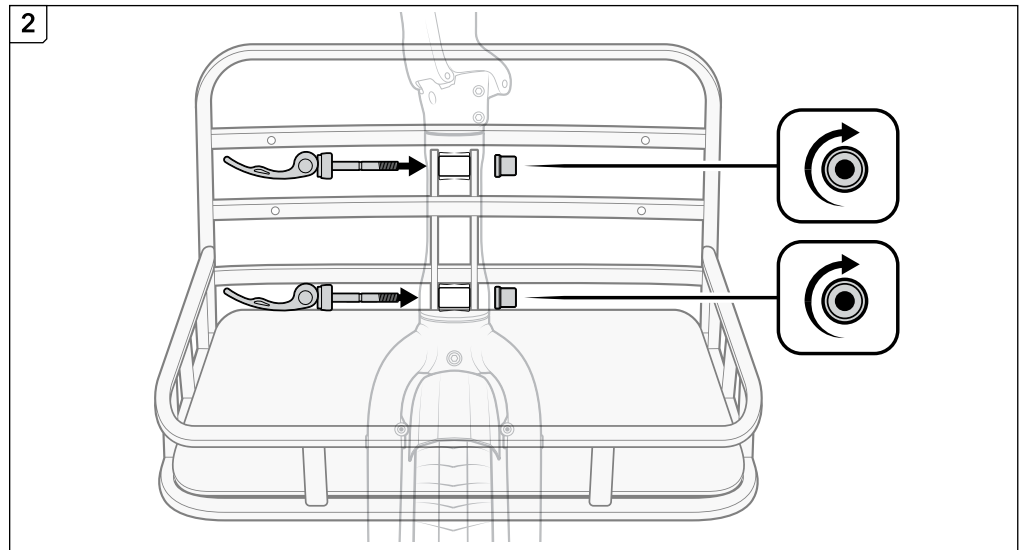

What's Included

1. QR lever, Skewer, and Nut set (2)

Installation

LIMITED PRODUCT WARRANTY INFORMATION: This Product comes with a ONE (1) YEAR Limited Warranty from the date of retail purchase by the original end-user. If a material or workmanship defect arises and a valid claim is received within the Warranty Period, this Product will be replaced. Mobility Holdings cannot be held liable for damages to personal property due to misuse or improper care and maintenance. This Product Warranty does not, under any circumstance, cover the replacement or cost of any third party product used with or connected to the Product.