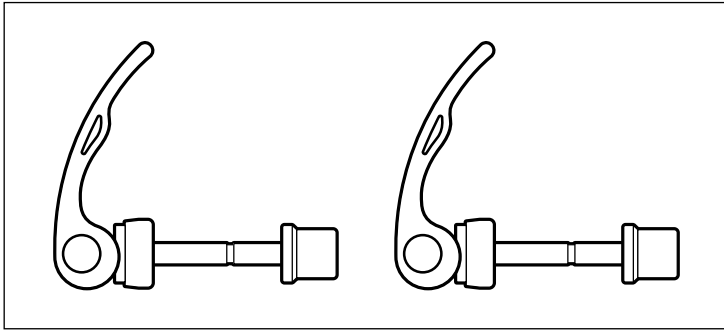

What's Included

1. QR lever, Skewer, and Nut set (2)

Installation

LIMITED PRODUCT WARRANTY INFORMATION: This Product comes with a ONE (1) YEAR Limited Warranty from the date of retail purchase by the original end-user. If a material or workmanship defect arises and a valid claim is received within the Warranty Period, this Product will be replaced. Mobility Holdings cannot be held liable for damages to personal property due to misuse or improper care and maintenance. This Product Warranty does not, under any circumstance, cover the replacement or cost of any third party product used with or connected to the Product.