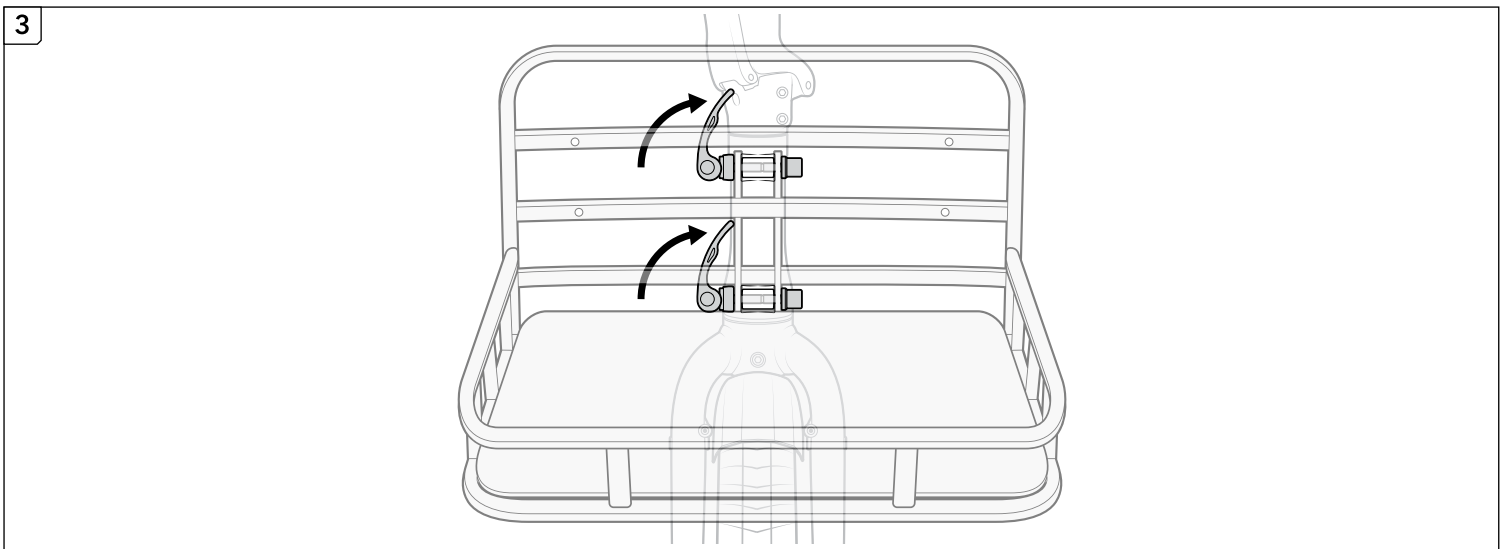

What's Included

1. QR lever, Skewer, and Nut set (2)

Installation

LIMITED PRODUCT WARRANTY INFORMATION: This Product comes with a ONE (1) YEAR Limited Warranty from the date of retail purchase by the original end-user. If a material or workmanship defect arises and a valid claim is received within the Warranty Period, this Product will be replaced. Mobility Holdings cannot be held liable for damages to personal property due to misuse or improper care and maintenance. This Product Warranty does not, under any circumstance, cover the replacement or cost of any third party product used with or connected to the Product.